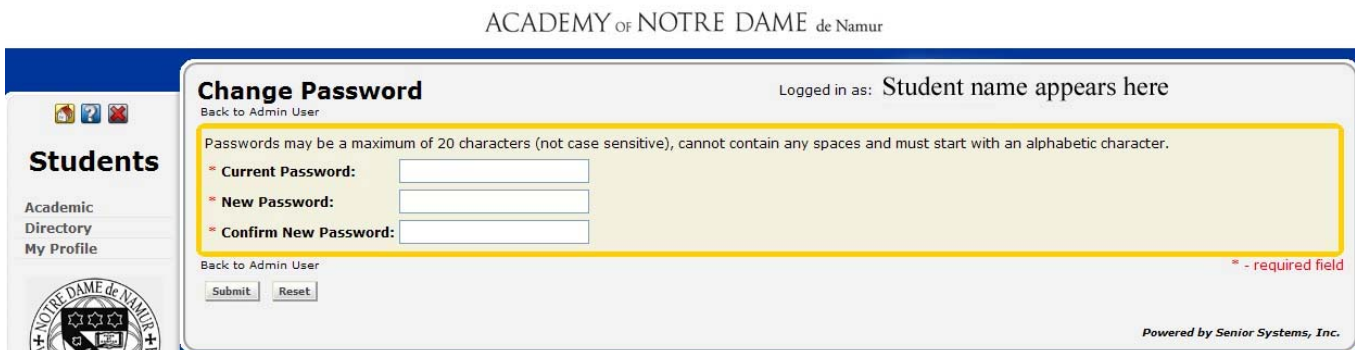

My Backpack User Manual

For Parents and Students

To use **My Backpack**: open your Internet browser and use this address: <https://backpack.ndapa.org>
Log on to My Backpack using the user name and password supplied by school.